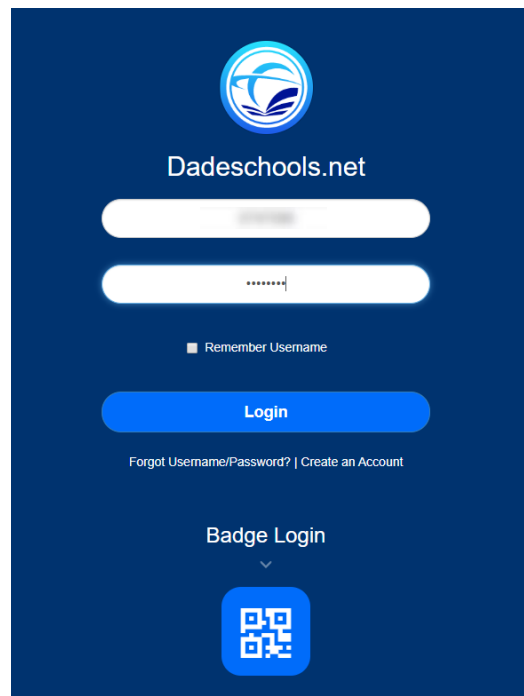

PARENT PORTAL NAVIGATION GUIDE

Logging onto the Parent Portal

1. Go to www.dadeschools.net and click on the Parents Tab

2. Click the [Login to Parent Portal Button](#)

3. Type in your Username (Parent Portal ID#) and Password

PARENT PORTAL NAVIGATION GUIDE

Navigating Parent Portal Resources

The screenshot shows the Parent Portal home page. A red box highlights the 'Apps | Services | Sites' menu item in the top navigation bar. Another red box highlights the 'View Grades & Attendance' button in the 'Electronic Gradebook' section. A third red box highlights the 'View Grades' button in the 'Registered Students' section. A fourth red box highlights the 'Print Report Card' button in the 'Parent News and Events' section.

Click here to access Apps/Services/Sites

This screenshot shows the 'Apps | Services | Sites' page. A red box highlights the page title. Below the title, there is a list of various educational resources and services, each with a star icon for favorites. Examples include 'Adult Ed. FOCUS Training', 'Allison', 'Axis360', 'Be a School Volunteer', 'College Bound', 'Computer Vision Syndrome', 'CPALMS', 'Duolingo', and 'Edmodo'.