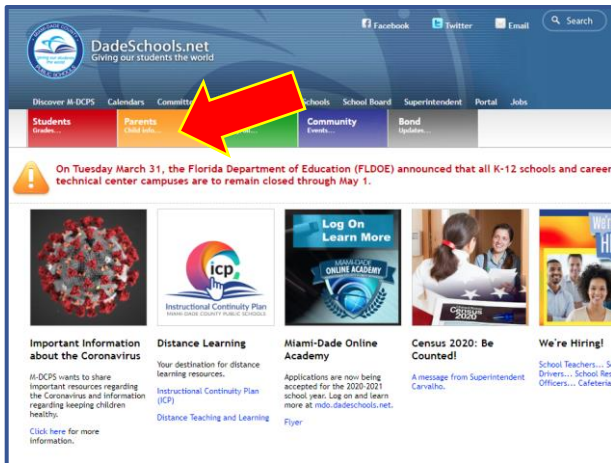

PARENT PORTAL NAVIGATION GUIDE

Navigating Parent Portal Resources

The screenshot shows the Parent Portal home page. A red box highlights the 'Apps | Services | Sites' menu item in the top navigation bar. Another red box highlights the 'View Grades & Attendance' button in the 'Electronic Gradebook' section. A third red box highlights the 'View Grades' button in the 'Registered Students' section. A fourth red box highlights the 'Print Report Card' button in the 'Parent News and Events' section.

Click here to access Apps/Services/Sites

This screenshot shows the 'Apps | Services | Sites' page. A red box highlights the page title. Below the title, there is a list of various educational resources and services, each with a star icon for favorites. Examples include 'Adult Ed. FOCUS Training', 'Allison', 'Axis360', 'Be a School Volunteer', 'College Bound', 'Computer Vision Syndrome', 'CPALMS', 'Duolingo', and 'Edmodo'.

Click here to access current grades and attendance

This screenshot shows the student's grade and attendance page. A red box highlights the page title. The page displays student information (Name: [REDACTED], Grade Level: 3) and a 'SUMMARY' section with links for Attendance Summary, Grade Summary, Schedule Summary, and Upcoming Assignments. There is also a 'CLASS REPORTS' section and an 'OPTIONS' section for Profile and Email Subscriptions. A 'Print' button is visible at the bottom.

GUÍA DE NAVEGACIÓN DEL PORTAL PARA PADRES DE FAMILIA

Iniciar sesión en el Portal para Padres

1. Acceda a www.dadeschools.net y haga clic en la pestaña Parent

2. Haga clic en el botón para iniciar sesión Login to Parent Portal