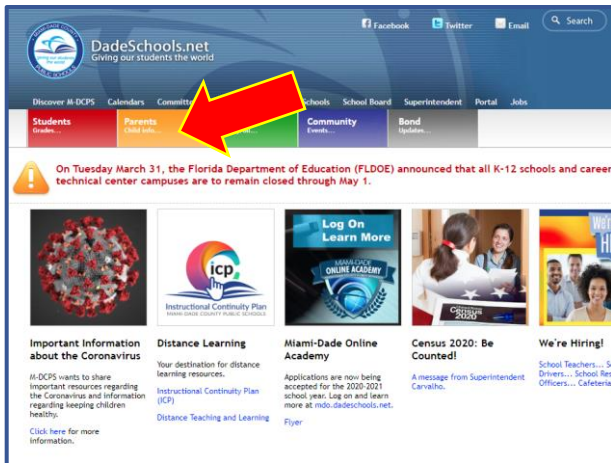

PARENT PORTAL NAVIGATION GUIDE

Logging onto the Parent Portal

1. Go to www.dadeschools.net and click on the Parents Tab

2. Click the [Login to Parent Portal Button](#)

3. Type in your Username (Parent Portal ID#) and Password

PARENT PORTAL NAVIGATION GUIDE

Navigating Parent Portal Resources

The screenshot shows the Parent Portal home page. A red box highlights the 'Apps | Services | Sites' menu item in the top navigation bar. Another red box highlights the 'View Grades & Attendance' button in the 'Electronic Gradebook' section. A third red box highlights the 'View Grades' button in the 'Registered Students' section. A fourth red box highlights the 'Print Report Card' button in the 'Parent News and Events' section.

Click here to access Apps/Services/Sites

This screenshot shows the 'Apps | Services | Sites' page. A red box highlights the page title. Below the title, there is a list of various educational resources and services, each with a star icon for favorites. Examples include 'Adult Ed. FOCUS Training', 'Allison', 'Axis360', 'Be a School Volunteer', 'College Bound', 'Computer Vision Syndrome', 'CPALMS', 'Duolingo', and 'Edmodo'.