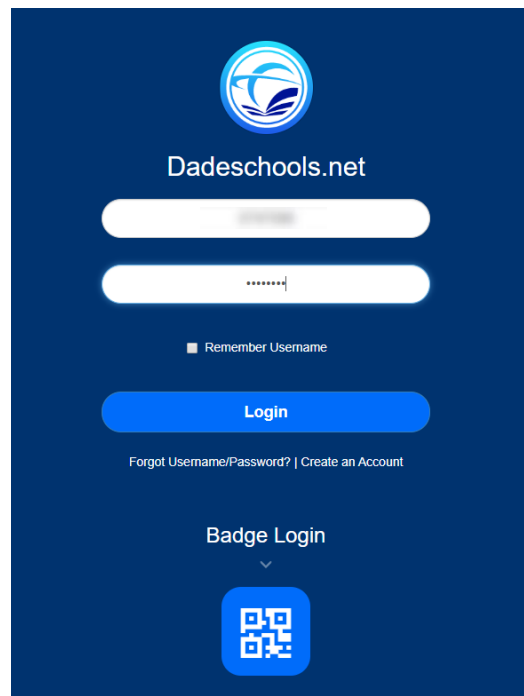

Click here to access current grades and attendance

This screenshot shows the student's grade and attendance page. A red box highlights the page title. The page displays student information (Name: [REDACTED], Grade Level: 3) and a 'SUMMARY' section with links for Attendance Summary, Grade Summary, Schedule Summary, and Upcoming Assignments. There is also a 'CLASS REPORTS' section and an 'OPTIONS' section for Profile and Email Subscriptions. A 'Print' button is visible at the bottom.

GUÍA DE NAVEGACIÓN DEL PORTAL PARA PADRES DE FAMILIA

Iniciar sesión en el Portal para Padres

1. Acceda a www.dadeschools.net y haga clic en la pestaña Parent

2. Haga clic en el botón para iniciar sesión Login to Parent Portal

3. Escriba su nombre de usuario (número de ID del portal para padres) y contraseña

GUÍA DE NAVEGACIÓN DEL PORTAL PARA PADRES DE FAMILIA

Navegación de los Recursos del Portal para Padres

The screenshot shows the Parent Portal interface. A red box highlights the navigation menu with options: Home, Parent Portal, **Apps | Services | Sites**, and Resources. Another red box highlights the 'View Grades & Attendance' button in the Electronic Gradebook section. A third red box highlights the 'View Grades' button in the Registered Students section. A fourth red box highlights the 'View Grades' button in the Parent News and Events section.