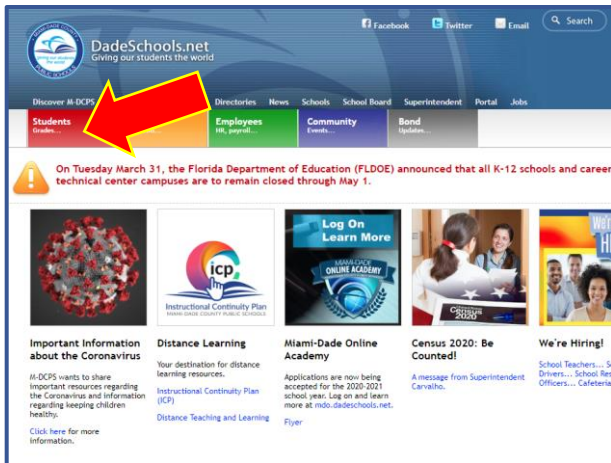

# STUDENT PORTAL NAVIGATION GUIDE

## Logging onto the Student Portal

1. Go to [www.dadeschools.net](http://www.dadeschools.net) and Click on the Students Tab

2. Click the [Login to Student Portal](#) Button

3. Type in your Username (Student Portal ID#) and Password

The login page has a dark blue background. At the top is the Dadeschools.net logo and the text 'Dadeschools.net'. Below this are two white input fields for 'Username' and 'Password'. There is a checkbox labeled 'Remember Username'. A blue 'Login' button is positioned below the fields. Underneath the button, there is a link: 'Forgot Username/Password? | Create an Account'. At the bottom, there is a 'Badge Login' section with a QR code icon.