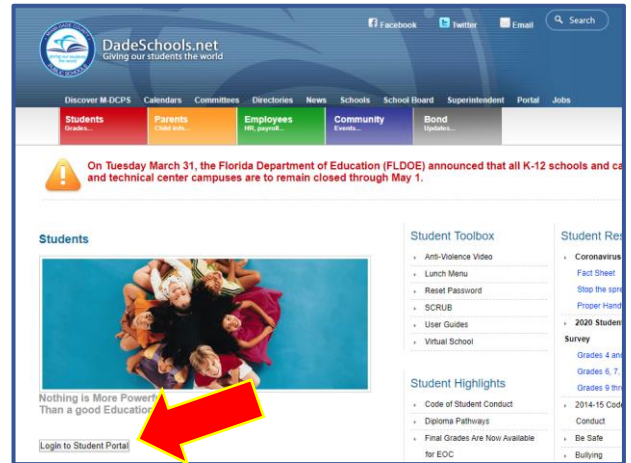

# STUDENT PORTAL NAVIGATION GUIDE

## Logging onto the Student Portal

1. Go to [www.dadeschools.net](http://www.dadeschools.net) and Click on the Students Tab

2. Click the [Login to Student Portal](#) Button

3. Type in your Username (Student Portal ID#) and Password

The login page has a dark blue background. At the top is the Dadeschools.net logo and the text 'Dadeschools.net'. Below this are two white input fields for 'Username' and 'Password'. There is a checkbox labeled 'Remember Username'. A blue 'Login' button is positioned below the fields. Underneath the button, there is a link: 'Forgot Username/Password? | Create an Account'. At the bottom, there is a 'Badge Login' section with a QR code icon.